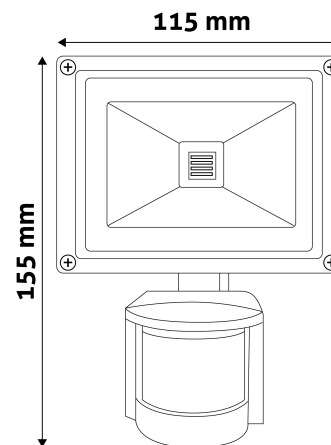

PRODUCT OUTLINE