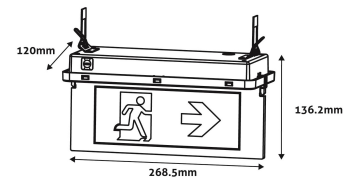

PRODUCT OUTLINE