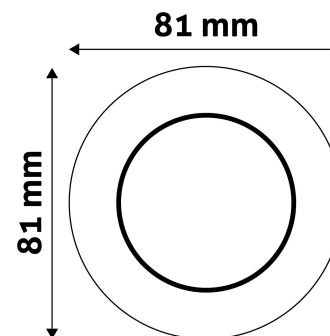

Wattage:
Voltage range: 220-240V
Inner diameter: 55mm
Cut out size: 55mm
Swivel: No
IP standard: IP20

Avide GU10 Frame Cone Black

Product code: ABGU10F-C-B
Brand link: avidelighting.com/qr/ABGU10F-C-B
ID: AB-190518
Company name: Bramcke Hungary Kft.
Company address: Kishatár utca 17., 4031 Debrecen

Date of issue: 2025-01-15

Page: 2/3

PRODUCT SIZE

Diameter:
 Height: 30mm

CARDBOARD BOX

EAN: 5999097911489
 Packaging:
 Dimensions: 83mm x 83mm x 35mm
 Net weight: 40.4g
 Gross weight: 56.9g

CARTON

EAN: 5999097911595
 Packaging: 1/b 100/c 3000/p
 Dimensions: 435mm x 215mm x 350mm
 Net weight: 4.04kg
 Gross weight: 5.69kg

PALLET EXAMPLE

Height:
 Width: 120cm (std Euro pallet)
 Mepth: 80cm (std Euro pallet)
 Cartons per pallet: 30carton/pallet
 Cartons per row:
 Net weight: 121.2kg
 Gross weight: 170.7kg

PRODUCT PICTURE

PRODUCT OUTLINE