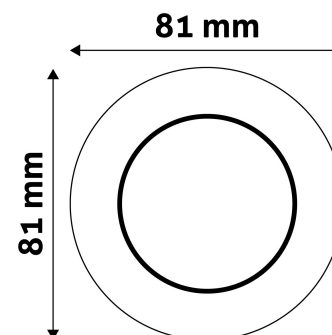

PRODUCT OUTLINE