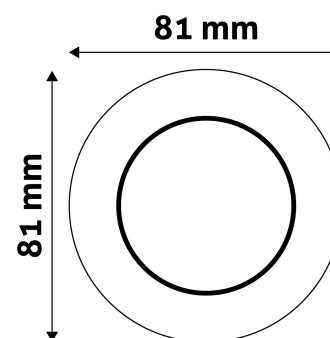

Page: 1/3

SPECIFICATIONS

EAN code: 5999097911540
Warranty: 2year(s)
Socket: GU10
Color: Copper
Material: Metal
Working temperature:
Packaging: 1/b 100/c 3000/p
Certifications: CE

TECHNICAL DETAILS

Wattage:
Voltage range: 220-240V
Inner diameter: 55mm
Cut out size: 55mm
Swivel: No
IP standard: IP20

Date of issue: 2025-01-15

Page: 2/3

PRODUCT SIZE

Diameter:
 Height: 30mm

CARDBOARD BOX

EAN: 5999097911540
 Packaging:
 Dimensions: 83mm x 83mm x 35mm
 Net weight: 40.8g
 Gross weight: 57.3g

CARTON

EAN: 5999097911557
 Packaging: 1/b 100/c 3000/p
 Dimensions: 435mm x 215mm x 350mm
 Net weight: 4.08kg
 Gross weight: 5.73kg

PALLET EXAMPLE

Height:
 Width: 120cm (std Euro pallet)
 Mepth: 80cm (std Euro pallet)
 Cartons per pallet: 30carton/pallet
 Cartons per row:
 Net weight: 122.4kg
 Gross weight: 171.9kg

PRODUCT PICTURE

PRODUCT OUTLINE