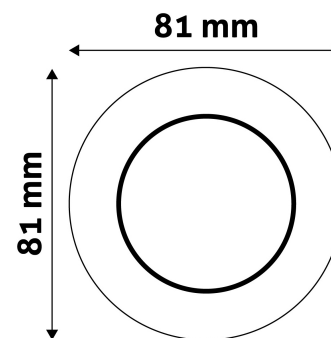

PRODUCT OUTLINE