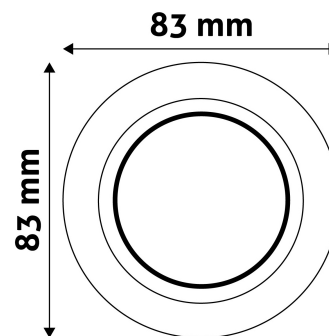

BOX PICTURE

TECHNICAL DETAILS

Wattage:
Voltage range: 220-240V
Inner diameter: 55mm
Cut out size: 70mm
Swivel: Yes
IP standard: IP20

Avide GU10 Frame Cone Swivel Black

Product code: ABGU10F-CS-B
Brand link: avidelighting.com/qr/ABGU10F-CS-B
ID: AB-190518
Company name: Bramcke Hungary Kft.
Company address: Kishatár utca 17., 4031 Debrecen

Date of issue: 2025-01-15

Page: 2/3

PRODUCT SIZE

Diameter:
 Height: 24mm

CARDBOARD BOX

EAN: 5999097911564
 Packaging:
 Dimensions: 86mm x 86mm x 38mm
 Net weight: 61g
 Gross weight: 77.5g

CARTON

EAN: 5999097911618
 Packaging: 1/b 100/c 3200/p
 Dimensions: 450mm x 225mm x 365mm
 Net weight: 6.1kg
 Gross weight: 7.75kg

PALLET EXAMPLE

Height:
 Width: 120cm (std Euro pallet)
 Mepth: 80cm (std Euro pallet)
 Cartons per pallet: 32carton/pallet
 Cartons per row:
 Net weight: 195.2kg
 Gross weight: 248kg

PRODUCT PICTURE

PRODUCT OUTLINE