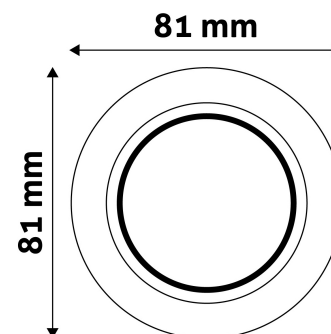

PRODUCT OUTLINE