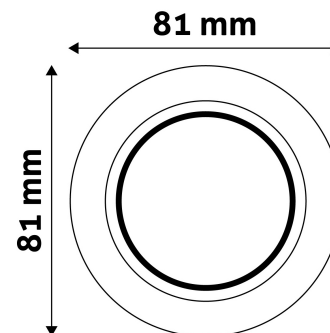

PRODUCT OUTLINE