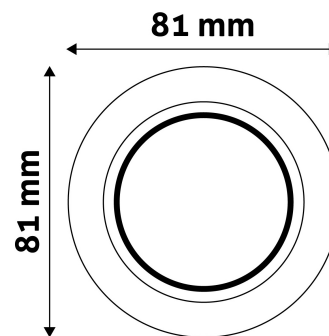

TECHNICAL DETAILS

Wattage:
Voltage range: 220-240V
Inner diameter: 55mm
Cut out size: 55mm
Swivel: No
IP standard: IP20

BOX PICTURE

Avide GU10 Frame Round White

Product code: ABGU10F-N-W
Brand link: avidelighting.com/qr/ABGU10F-N-W
ID: AB-190518
Company name: Bramcke Hungary Kft.
Company address: Kishatár utca 17., 4031 Debrecen

Date of issue: 2025-01-15

Page: 2/3

PRODUCT SIZE

Diameter:
 Height: 31mm

CARDBOARD BOX

EAN: 5999097911342
 Packaging:
 Dimensions: 83mm x 83mm x 35mm
 Net weight: 42.4g
 Gross weight: 58.9g

CARTON

EAN: 5999097911359
 Packaging: 1/b 100/c 3000/p
 Dimensions: 435mm x 215mm x 350mm
 Net weight: 4.24kg
 Gross weight: 5.89kg

PALLET EXAMPLE

Height:
 Width: 120cm (std Euro pallet)
 Mepth: 80cm (std Euro pallet)
 Cartons per pallet: 30carton/pallet
 Cartons per row:
 Net weight: 127.2kg
 Gross weight: 176.7kg

PRODUCT PICTURE

PRODUCT OUTLINE