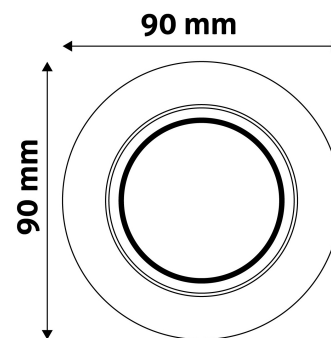

PRODUCT OUTLINE