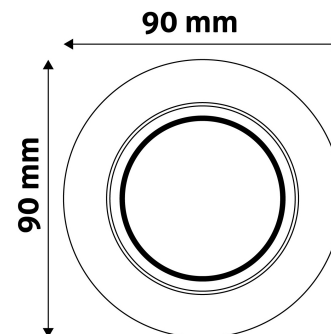

TECHNICAL DETAILS

Wattage:
Voltage range: 220-240V
Inner diameter: 55mm
Cut out size: 70mm
Swivel: Yes
IP standard: IP20

BOX PICTURE

Avide GU10 Frame Round Swivel Chrome

Product code: ABGU10F-NS-CH
Brand link: avidelighting.com/qr/ABGU10F-NS-CH
ID: AB-190518
Company name: Bramcke Hungary Kft.
Company address: Kishatár utca 17., 4031 Debrecen

Date of issue: 2025-01-15

Page: 2/3

PRODUCT SIZE

Diameter:
Height: 27mm

CARDBOARD BOX

EAN: 5999097911441
Packaging:
Dimensions: 92mm x 36mm x 132mm
Net weight: 60.8g
Gross weight: 77.3g

CARTON

EAN: 5999097911458
Packaging: 1/b 100/c 3200/p
Dimensions: 485mm x 220mm x 390mm
Net weight: 6.08kg
Gross weight: 7.73kg

PALLET EXAMPLE

Height:
Width: 120cm (std Euro pallet)
Mepth: 80cm (std Euro pallet)
Cartons per pallet: 32carton/pallet
Cartons per row:
Net weight: 194.56kg
Gross weight: 247.36kg

PRODUCT PICTURE

PRODUCT OUTLINE