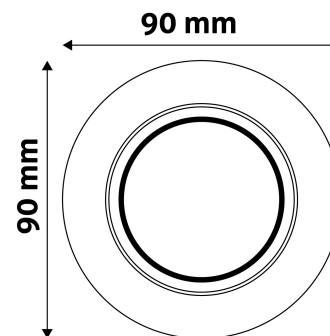

TECHNICAL DETAILS

Wattage:
Voltage range: 220-240V
Inner diameter: 55mm
Cut out size: 70mm
Swivel: Yes
IP standard: IP20

BOX PICTURE

Avide GU10 Frame Round Swivel Copper

Product code: ABGU10F-NS-CO
Brand link: avidelighting.com/qr/ABGU10F-NS-CO
ID: AB-190518
Company name: Bramcke Hungary Kft.
Company address: Kishatár utca 17., 4031 Debrecen

Date of issue: 2025-01-15

Page: 2/3

PRODUCT SIZE

Diameter:
Height: 27mm

CARDBOARD BOX

EAN: 5999097911465
Packaging:
Dimensions: 92mm x 36mm x 132mm
Net weight: 60.2g
Gross weight: 76.7g

CARTON

EAN: 5999097911472
Packaging: 1/b 100/c 3200/p
Dimensions: 485mm x 220mm x 390mm
Net weight: 6.02kg
Gross weight: 7.67kg

PALLET EXAMPLE

Height:
Width: 120cm (std Euro pallet)
Depth: 80cm (std Euro pallet)
Cartons per pallet: 32carton/pallet
Cartons per row:
Net weight: 192.64kg
Gross weight: 245.44kg

PRODUCT PICTURE

PRODUCT OUTLINE