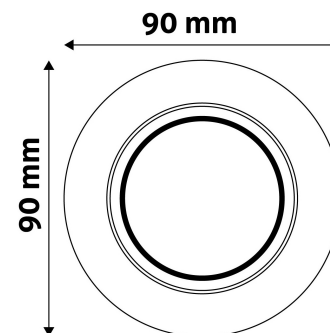

PRODUCT OUTLINE