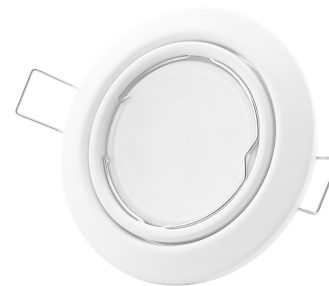

Avide GU10 Frame Round Swivel White

Product code: ABGU10F-NS-W
Brand link: avidelighting.com/qr/ABGU10F-NS-W
ID: AB-190518
Company name: Bramcke Hungary Kft.
Company address: Kishatár utca 17., 4031 Debrecen

BOX PICTURE

TECHNICAL DETAILS

Wattage:
Voltage range: 220-240V
Inner diameter: 55mm
Cut out size: 70mm
Swivel: Yes
IP standard: IP20

Avide GU10 Frame Round Swivel White

Product code: ABGU10F-NS-W
Brand link: avidelighting.com/qr/ABGU10F-NS-W
ID: AB-190518
Company name: Bramcke Hungary Kft.
Company address: Kishatár utca 17., 4031 Debrecen

PRODUCT PICTURE

PRODUCT OUTLINE

Avide GU10 Frame Round Swivel White

Product code: ABGU10F-NS-W
Brand link: avidelighting.com/qr/ABGU10F-NS-W
ID: AB-190518
Company name: Bramcke Hungary Kft.
Company address: Kishatár utca 17., 4031 Debrecen