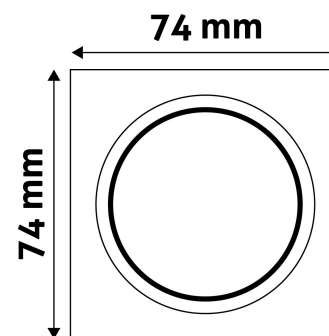

PRODUCT OUTLINE