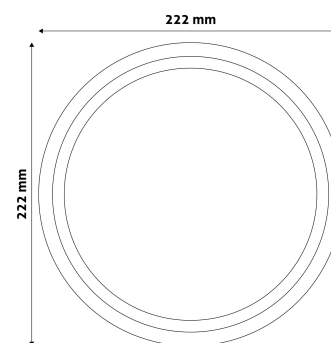

PRODUCT OUTLINE