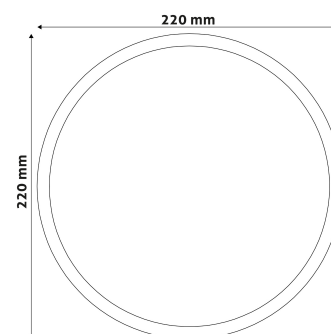

PRODUCT OUTLINE