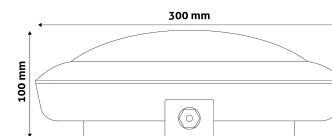

QR code:

Date of issue: 2025-01-15

Page: 2/3

PRODUCT SIZE

Width:	
Height:	
Depth:	100mm

PRODUCT PICTURE

PRODUCT OUTLINE

CARDBOARD BOX

EAN:	5999097911205
Packaging:	1/b 6/c
Dimensions:	305mm x 100mm x 300mm
Net weight:	850g
Gross weight:	991g

CARTON

EAN:	5999097911212
Packaging:	1/b 6/c
Dimensions:	635mm x 320mm x 325mm
Net weight:	5.1kg
Gross weight:	5.946kg

PALLET EXAMPLE

Height:	
Width:	120cm (std Euro pallet)
Meptn:	80cm (std Euro pallet)
Cartons per pallet:	0carton/pallet
Cartons per row:	
Net weight:	0.85kg
Gross weight:	0.991kg

Avide IP66 Ceiling Light Neptun 15W NW 4000K