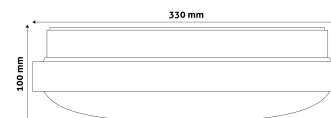

PRODUCT OUTLINE