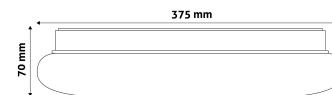

Page: 2/3

PRODUCT SIZE

Diameter: 375mm
Height: 70mm

CARDBOARD BOX

EAN: 5999097924724
Packaging: 10/c 100/p
Dimensions: 380mm x 380mm x 70mm
Net weight: 562g
Gross weight: 835g

CARTON

EAN: 5999097924731
Packaging: 10/c 100/p
Dimensions: 1 130mm x 400mm x 400mm
Net weight: 5.62kg
Gross weight: 8.35kg

PALLET EXAMPLE

Height:
Width: 120cm (std Euro pallet)
Mepth: 80cm (std Euro pallet)
Cartons per pallet: 10carton/pallet
Cartons per row:
Net weight: 56.2kg
Gross weight: 83.5kg

PRODUCT PICTURE

PRODUCT OUTLINE