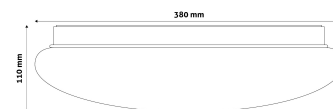

Page: 2/3

PRODUCT SIZE

Diameter: 380mm
Height: 110mm

CARDBOARD BOX

EAN: 5999562288849
Packaging: 10/c 100/p
Dimensions: 390mm x 390mm x 118mm
Net weight: 562g
Gross weight: 835g

CARTON

EAN: 5999562288856
Packaging: 10/c 100/p
Dimensions: 1 130mm x 400mm x 400mm
Net weight: 5.62kg
Gross weight: 8.35kg

PALLET EXAMPLE

Height:
Width: 120cm (std Euro pallet)
Mepth: 80cm (std Euro pallet)
Cartons per pallet: 10carton/pallet
Cartons per row:
Net weight: 56.2kg
Gross weight: 83.5kg

PRODUCT PICTURE

PRODUCT OUTLINE