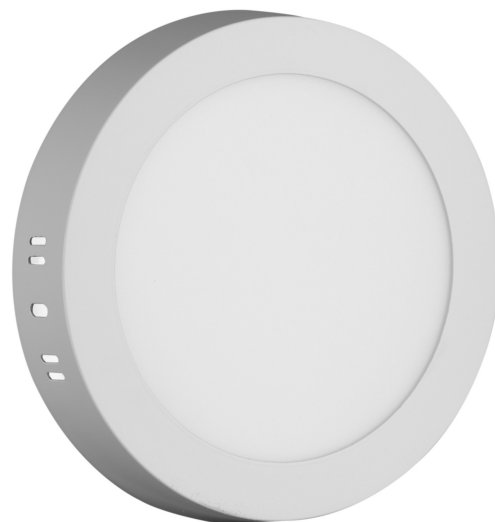

## Avide LED Ceiling Lamp Surface Mounted Round ALU 12W CW 6400K

**Product code:** ACSMCW-R-12W-ALU  
**Brand link:** [avidelighting.com/qr/ACSMCW-R-12W-ALU](http://avidelighting.com/qr/ACSMCW-R-12W-ALU)  
**ID:** AB-190518  
**Company name:** Bramcke Hungary Kft.  
**Company address:** Kishatár utca 17., 4031 Debrecen

### TECHNICAL DETAILS

**Wattage:** 12W  
**Voltage:** 220-240V  
**Beam angle:** 120°  
**Dimmability:** No  
**Lumen output:** 950lm  
**Color temperature:** 6 400K  
**Lifetime:** 25 000h  
**Energy class:**  
**Type of LED:** SMD  
**CRI:** 80  
**IP standard:** IP20

### BOX PICTURE

**Avide LED Ceiling Lamp Surface Mounted Round ALU 12W CW 6400K**

**Product code:** ACSMCW-R-12W-ALU  
**Brand link:** [avidelighting.com/qr/ACSMCW-R-12W-ALU](https://avidelighting.com/qr/ACSMCW-R-12W-ALU)  
**ID:** AB-190518  
**Company name:** Bramcke Hungary Kft.  
**Company address:** Kishatár utca 17., 4031 Debrecen

**PRODUCT PICTURE**

**PRODUCT OUTLINE**

Avide LED Ceiling Lamp Surface Mounted Round ALU 12W CW 6400K

**Product code:** ACSMCW-R-12W-ALU  
**Brand link:** [avidelighting.com/qr/ACSMCW-R-12W-ALU](https://avidelighting.com/qr/ACSMCW-R-12W-ALU)  
**ID:** AB-190518  
**Company name:** Bramcke Hungary Kft.  
**Company address:** Kishatár utca 17., 4031 Debrecen