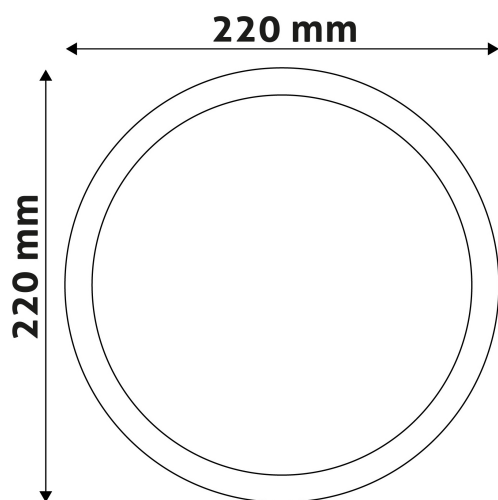

PRODUCT OUTLINE