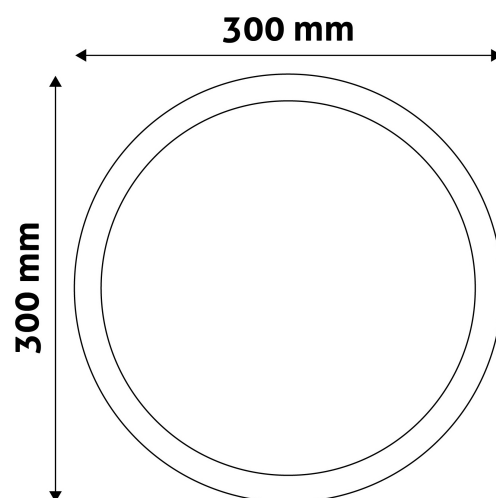

Page: 2/3

PRODUCT SIZE

Diameter: 300mm
Height: 31.5mm

CARDBOARD BOX

EAN: 5999097913148
Packaging: 1/b 20/c 240/p
Dimensions: 303mm x 303mm x 30mm
Net weight: 675g
Gross weight: 795g

CARTON

EAN: 5999097913155
Packaging: 1/b 20/c 240/p
Dimensions: 625mm x 420mm x 325mm
Net weight: 13.5kg
Gross weight: 15.9kg

PALLET EXAMPLE

Height:
Width: 120cm (std Euro pallet)
Meprh: 80cm (std Euro pallet)
Cartons per pallet: 12carton/pallet
Cartons per row:
Net weight: 162kg
Gross weight: 190.8kg

PRODUCT PICTURE

PRODUCT OUTLINE