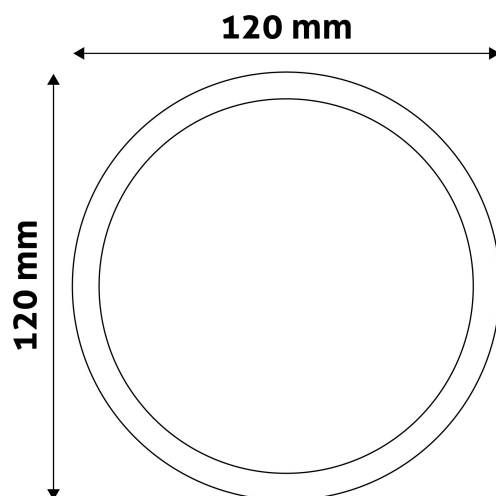

PRODUCT OUTLINE