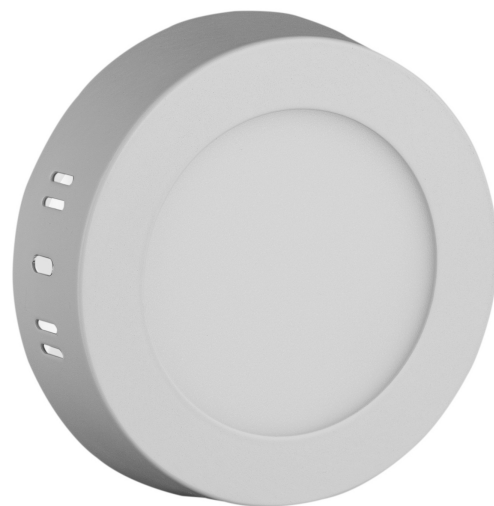

Avide LED Ceiling Lamp Surface Mounted Round ALU 6W CW 6400K

Product code: ACSMCW-R-6W-ALU
Brand link: avidelighting.com/qr/ACSMCW-R-6W-ALU
ID: AB-190518
Company name: Bramcke Hungary Kft.
Company address: Kishatár utca 17., 4031 Debrecen

TECHNICAL DETAILS

Wattage: 6W
Voltage: 220-240V
Beam angle: 120°
Dimmability: No
Lumen output: 430lm
Color temperature: 6 400K
Lifetime: 25 000h
Energy class:
Type of LED: SMD
CRI: 80
IP standard: IP20

PRODUCT PICTURE

PRODUCT OUTLINE

Avide LED Ceiling Lamp Surface Mounted Round ALU 6W CW 6400K

Product code: ACSMCW-R-6W-ALU
Brand link: avidelighting.com/qr/ACSMCW-R-6W-ALU
ID: AB-190518
Company name: Bramcke Hungary Kft.
Company address: Kishatár utca 17., 4031 Debrecen