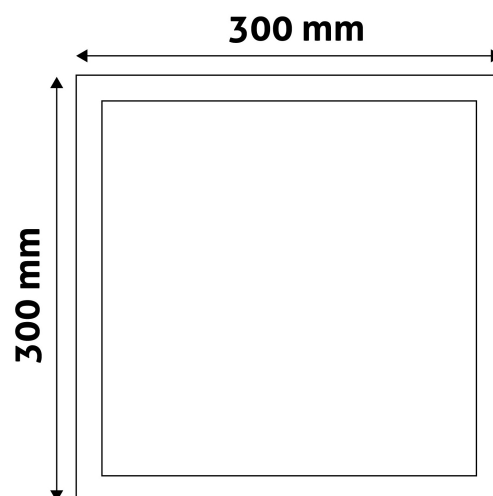

Page: 2/3

PRODUCT SIZE

Width: 300mm
 Height: 31.5mm

CARDBOARD BOX

EAN: 5999097913162
 Packaging: 1/b 20/c 240/p
 Dimensions: 303mm x 303mm x 30mm
 Net weight: 675g
 Gross weight: 795g

CARTON

EAN: 5999097913179
 Packaging: 1/b 20/c 240/p
 Dimensions: 625mm x 420mm x 325mm
 Net weight: 13.5kg
 Gross weight: 15.9kg

PALLET EXAMPLE

Height:
 Width: 120cm (std Euro pallet)
 Depth: 80cm (std Euro pallet)
 Cartons per pallet: 12carton/pallet
 Cartons per row:
 Net weight: 162kg
 Gross weight: 190.8kg

PRODUCT PICTURE

PRODUCT OUTLINE