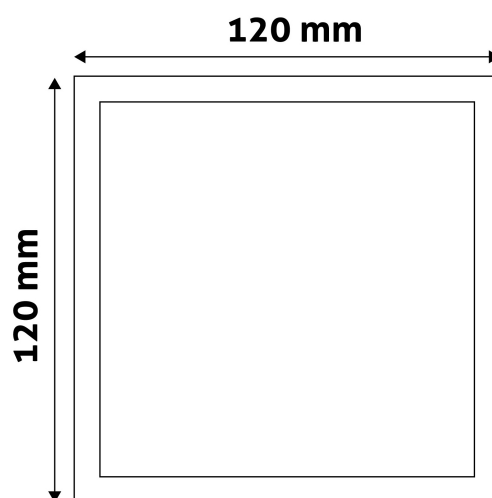

PRODUCT OUTLINE