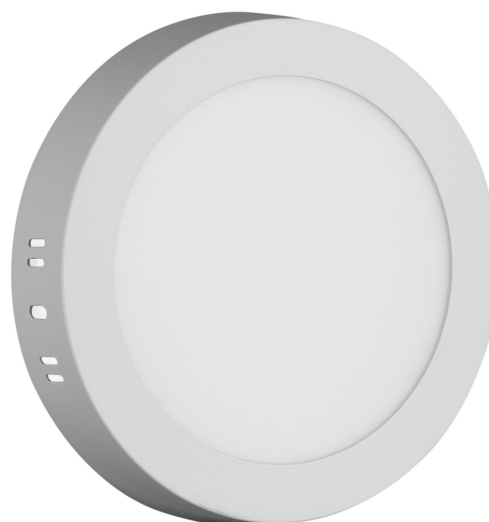

Avide LED Ceiling Lamp Surface Mounted Round ALU 12W NW 4000K

Product code: ACSMNW-R-12W-ALU
Brand link: avidelighting.com/qr/ACSMNW-R-12W-ALU
ID: AB-190518
Company name: Bramcke Hungary Kft.
Company address: Kishatár utca 17., 4031 Debrecen

Date of issue: 2025-01-15
Page: 2/3

PRODUCT SIZE

Diameter: 170mm
Height: 31.5mm

CARDBOARD BOX

EAN: 5999562281864
Packaging: 1/b 40/c 1440/p
Dimensions: 172mm x 39mm x 176mm
Net weight: 255g
Gross weight: 292.5g

CARTON

EAN: 5999562281871
Packaging: 1/b 40/c 1440/p
Dimensions: 420mm x 365mm x 380mm
Net weight: 10.2kg
Gross weight: 11.7kg

PALLET EXAMPLE

Height:
Width: 120cm (std Euro pallet)
Mepth: 80cm (std Euro pallet)
Cartons per pallet: 36carton/pallet
Cartons per row:
Net weight: 367.2kg
Gross weight: 421.2kg

PRODUCT PICTURE