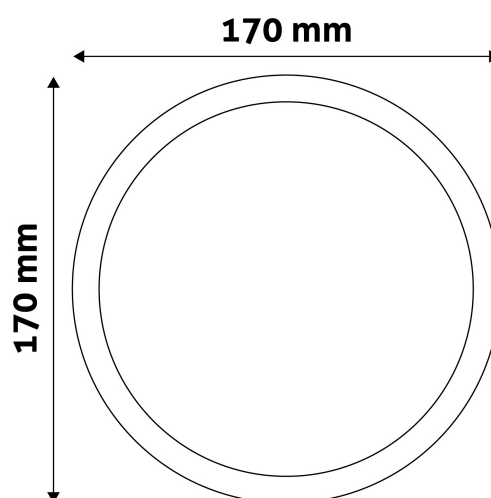

PRODUCT SIZE

Diameter: 170mm
 Height: 31.5mm

CARDBOARD BOX

EAN: 5999562281864
 Packaging: 1/b 40/c 1440/p
 Dimensions: 172mm x 39mm x 176mm
 Net weight: 255g
 Gross weight: 292.5g

CARTON

EAN: 5999562281871
 Packaging: 1/b 40/c 1440/p
 Dimensions: 420mm x 365mm x 380mm
 Net weight: 10.2kg
 Gross weight: 11.7kg

PALLET EXAMPLE

Height:
 Width: 120cm (std Euro pallet)
 Mepth: 80cm (std Euro pallet)
 Cartons per pallet: 36carton/pallet
 Cartons per row:
 Net weight: 367.2kg
 Gross weight: 421.2kg

PRODUCT PICTURE

PRODUCT OUTLINE