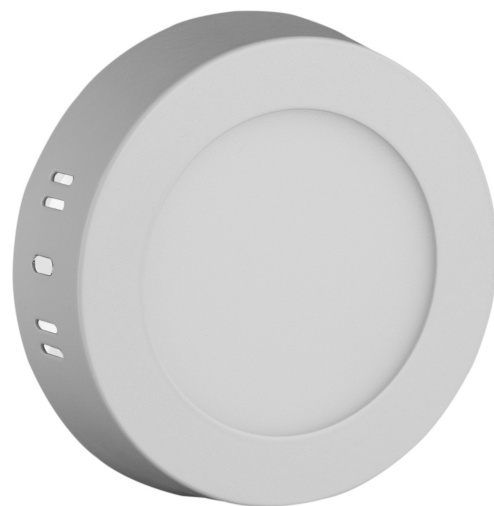

Avide LED Ceiling Lamp Surface Mounted Round ALU 6W NW 4000K

Product code: ACSMNW-R-6W-ALU
Brand link: avidelighting.com/qr/ACSMNW-R-6W-ALU
ID: AB-190518
Company name: Bramcke Hungary Kft.
Company address: Kishatár utca 17., 4031 Debrecen

Date of issue: 2025-01-15

Page: 2/3

PRODUCT SIZE

Diameter: 120mm
Height: 31.5mm

CARDBOARD BOX

EAN: 5999097912042
Packaging: 1/b 50/c 1600/p
Dimensions: 125mm x 39mm x 125mm
Net weight: 138g
Gross weight: 148g

CARTON

EAN: 5999097912059
Packaging: 1/b 50/c 1600/p
Dimensions: 645mm x 220mm x 270mm
Net weight: 6.9kg
Gross weight: 7.4kg

PALLET EXAMPLE

Height:
Width: 120cm (std Euro pallet)
Mepth: 80cm (std Euro pallet)
Cartons per pallet: 32carton/pallet
Cartons per row:
Net weight: 220.8kg
Gross weight: 236.8kg

PRODUCT PICTURE