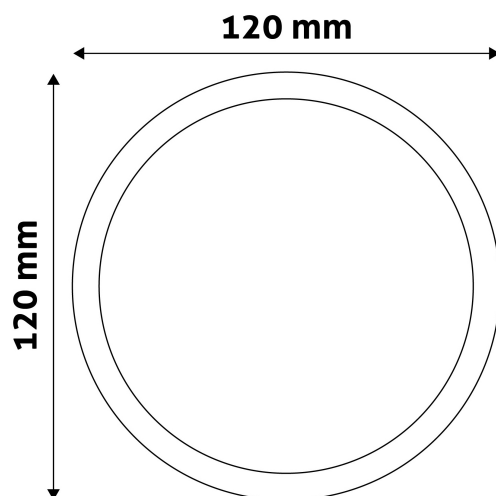

Page: 2/3

PRODUCT SIZE

Diameter: 120mm
 Height: 31.5mm

CARDBOARD BOX

EAN: 5999097912042
 Packaging: 1/b 50/c 1600/p
 Dimensions: 125mm x 39mm x 125mm
 Net weight: 138g
 Gross weight: 148g

CARTON

EAN: 5999097912059
 Packaging: 1/b 50/c 1600/p
 Dimensions: 645mm x 220mm x 270mm
 Net weight: 6.9kg
 Gross weight: 7.4kg

PALLET EXAMPLE

Height:
 Width: 120cm (std Euro pallet)
 Mepth: 80cm (std Euro pallet)
 Cartons per pallet: 32carton/pallet
 Cartons per row:
 Net weight: 220.8kg
 Gross weight: 236.8kg

PRODUCT PICTURE

PRODUCT OUTLINE