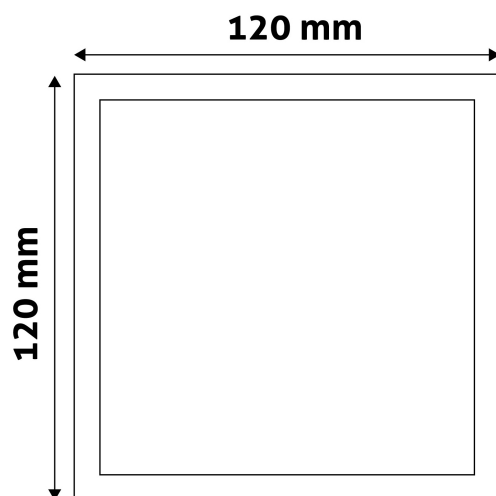

Wattage:	6W
Voltage:	220-240V
Beam angle:	120°
Dimmability:	No
Lumen output:	420lm
Color temperature:	
Lifetime:	25 000h
Energy class:	
Type of LED:	SMD
CRI:	80
IP standard:	IP20

BOX PICTURE

Avide LED Ceiling Lamp Surface Mounted Square ALU 6W NW 4000K

PRODUCT SIZE

Width: 120mm
 Height: 31.5mm

CARDBOARD BOX

EAN: 5999097912066
 Packaging: 1/b 50/c 1600/p
 Dimensions: 125mm x 39mm x 125mm
 Net weight: 138g
 Gross weight: 148g

CARTON

EAN: 5999097912073
 Packaging: 1/b 50/c 1600/p
 Dimensions: 645mm x 220mm x 270mm
 Net weight: 6.9kg
 Gross weight: 7.4kg

PALLET EXAMPLE

Height:
 Width: 120cm (std Euro pallet)
 Depth: 80cm (std Euro pallet)
 Cartons per pallet: 32carton/pallet
 Cartons per row:
 Net weight: 220.8kg
 Gross weight: 236.8kg

PRODUCT PICTURE

PRODUCT OUTLINE