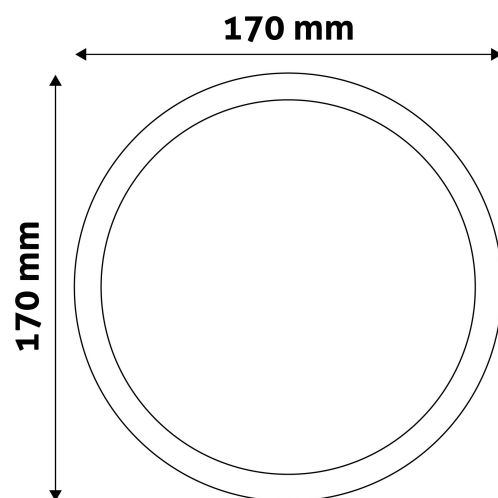

PRODUCT OUTLINE