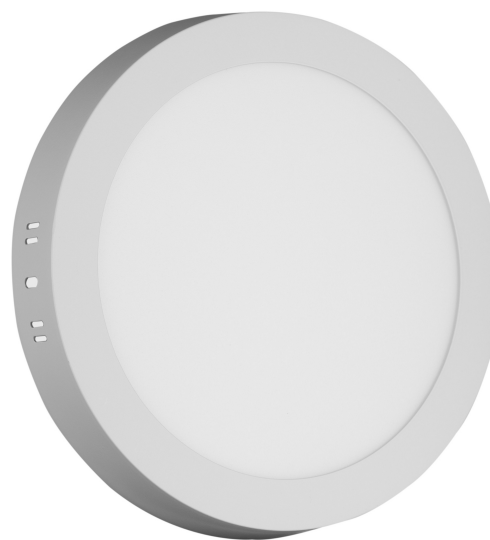

Avide LED Ceiling Lamp Surface Mounted Round ALU 18W WW 3000K

Product code: ACSMWW-R-18W-ALU
Brand link: avidelighting.com/qr/ACSMWW-R-18W-ALU
ID: AB-190518
Company name: Bramcke Hungary Kft.
Company address: Kishatár utca 17., 4031 Debrecen

Date of issue: 2025-01-15
Page: 2/3

PRODUCT SIZE

Diameter: 220mm
Height: 31.5mm

CARDBOARD BOX

EAN: 5999562281949
Packaging: 1/b 30/c 480/p
Dimensions: 220mm x 39mm x 220mm
Net weight: 370g
Gross weight: 431g

CARTON

EAN: 5999562281956
Packaging: 1/b 30/c 480/p
Dimensions: 690mm x 420mm x 245mm
Net weight: 11.1kg
Gross weight: 12.93kg

PALLET EXAMPLE

Height:
Width: 120cm (std Euro pallet)
Mepth: 80cm (std Euro pallet)
Cartons per pallet: 16carton/pallet
Cartons per row:
Net weight: 177.6kg
Gross weight: 206.88kg

PRODUCT PICTURE