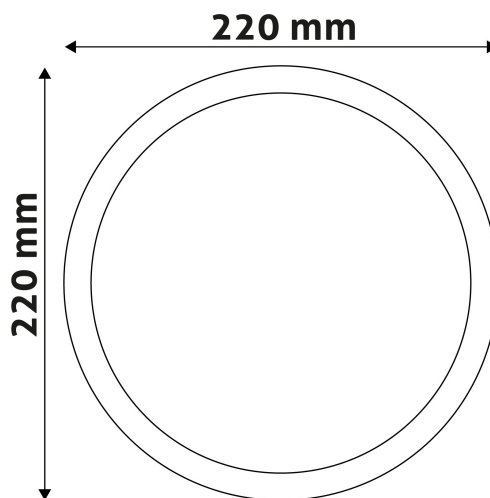

PRODUCT SIZE

Diameter: 220mm
 Height: 31.5mm

CARDBOARD BOX

EAN: 5999562281949
 Packaging: 1/b 30/c 480/p
 Dimensions: 220mm x 39mm x 220mm
 Net weight: 370g
 Gross weight: 431g

CARTON

EAN: 5999562281956
 Packaging: 1/b 30/c 480/p
 Dimensions: 690mm x 420mm x 245mm
 Net weight: 11.1kg
 Gross weight: 12.93kg

PALLET EXAMPLE

Height:
 Width: 120cm (std Euro pallet)
 Mepth: 80cm (std Euro pallet)
 Cartons per pallet: 16carton/pallet
 Cartons per row:
 Net weight: 177.6kg
 Gross weight: 206.88kg

PRODUCT PICTURE

PRODUCT OUTLINE