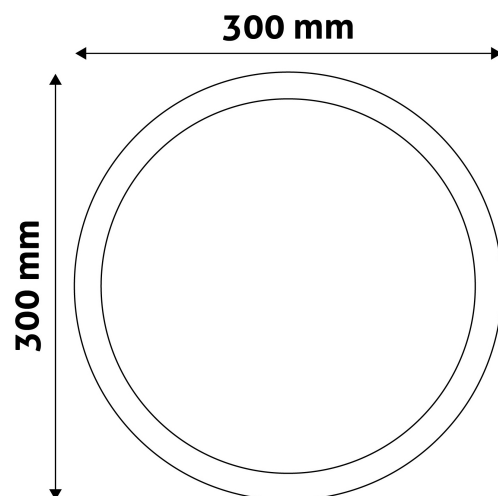

PRODUCT SIZE

Diameter: 300mm
 Height: 31.5mm

CARDBOARD BOX

EAN: 5999097908847
 Packaging: 1/b 20/c 240/p
 Dimensions: 300mm x 39mm x 300mm
 Net weight: 675g
 Gross weight: 795g

CARTON

EAN: 5999097908854
 Packaging: 1/b 20/c 240/p
 Dimensions: 625mm x 420mm x 325mm
 Net weight: 13.5kg
 Gross weight: 15.9kg

PALLET EXAMPLE

Height:
 Width: 120cm (std Euro pallet)
 Mepth: 80cm (std Euro pallet)
 Cartons per pallet: 12carton/pallet
 Cartons per row:
 Net weight: 162kg
 Gross weight: 190.8kg

PRODUCT PICTURE

PRODUCT OUTLINE