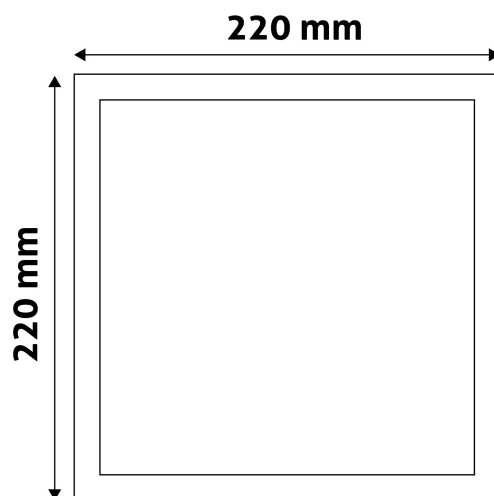

Wattage:	18W
Voltage:	220-240V
Beam angle:	120°
Dimmability:	No
Lumen output:	1 490lm
Color temperature:	
Lifetime:	25 000h
Energy class:	
Type of LED:	SMD
CRI:	80
IP standard:	IP20

BOX PICTURE

Avide LED Ceiling Lamp Surface Mounted Square ALU 18W WW 3000K

PRODUCT SIZE

Width: 220mm
 Height: 31.5mm

CARDBOARD BOX

EAN: 5999562281130
 Packaging: 1/b 30/c 480/p
 Dimensions: 225mm x 39mm x 225mm
 Net weight: 370g
 Gross weight: 431g

CARTON

EAN: 5999562281147
 Packaging: 1/b 30/c 480/p
 Dimensions: 690mm x 420mm x 245mm
 Net weight: 11.1kg
 Gross weight: 12.93kg

PALLET EXAMPLE

Height:
 Width: 120cm (std Euro pallet)
 Depth: 80cm (std Euro pallet)
 Cartons per pallet: 16carton/pallet
 Cartons per row:
 Net weight: 177.6kg
 Gross weight: 206.88kg

PRODUCT PICTURE

PRODUCT OUTLINE