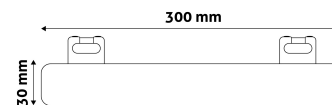

PRODUCT OUTLINE