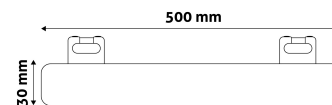

PRODUCT OUTLINE