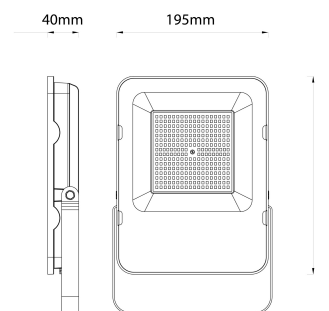

**QR code:**  
**Date of issue:** 2025-01-15  
**Page:** 2/3

**PRODUCT SIZE**

Width: 195mm  
 Height: 255mm  
 Depth: 40mm

**CARDBOARD BOX**

EAN: 5999097954608  
 Packaging: 1/b 8/c 336/p  
 Dimensions:  
 Net weight: 1 544.9g  
 Gross weight: 1 596g

**CARTON**

EAN: 5999097954615  
 Packaging: 1/b 8/c 336/p  
 Dimensions:  
 Net weight: 12.359424kg  
 Gross weight: 12.768kg

**PALLET EXAMPLE**

Height:  
 Width: 120cm (std Euro pallet)  
 Mepth: 80cm (std Euro pallet)  
 Cartons per pallet: 42carton/pallet  
 Cartons per row:  
 Net weight: 519.095808kg  
 Gross weight: 536.256kg

**PRODUCT PICTURE**

**PRODUCT OUTLINE**