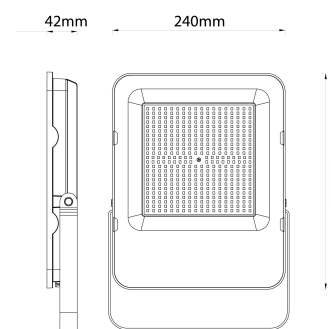

PRODUCT OUTLINE