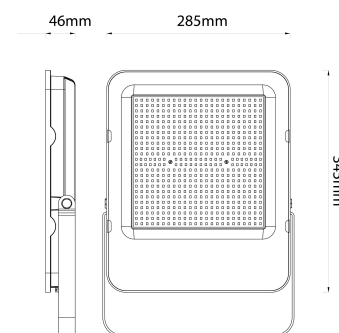

PRODUCT OUTLINE