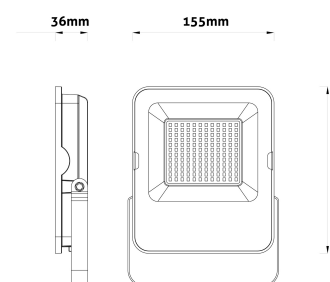

PRODUCT OUTLINE