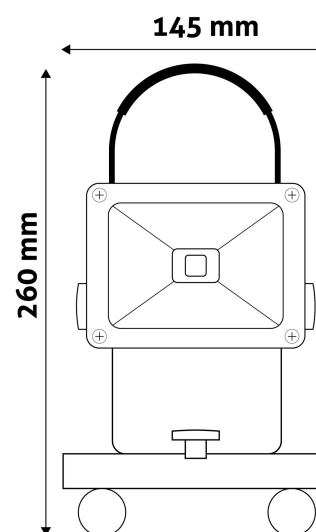

PRODUCT OUTLINE