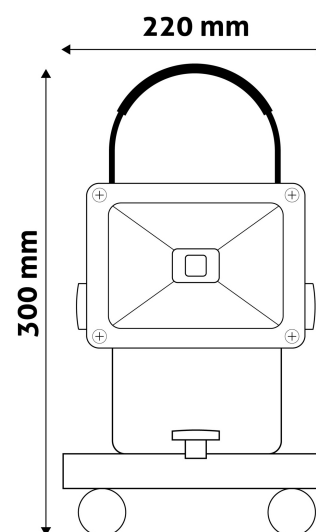

PRODUCT OUTLINE