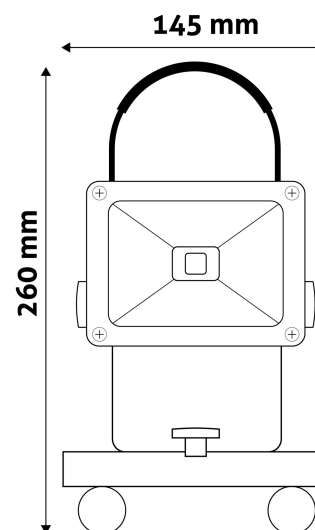

PRODUCT OUTLINE