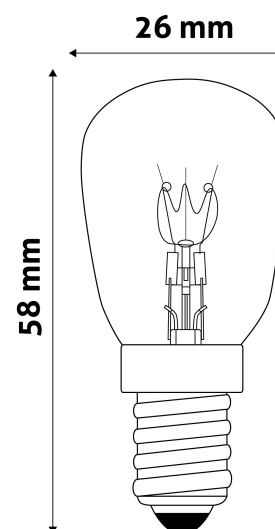

PRODUCT OUTLINE