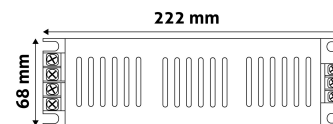

PRODUCT OUTLINE