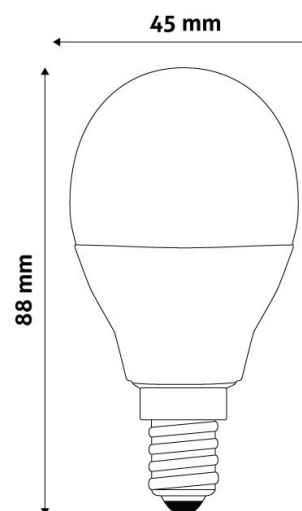

Wattage: 5.5W
Voltage: 220-240V
Beam angle: 240°
Dimmability: Yes
Lumen output: 470lm
Color temperature: RGB+W
Lifetime: 25 000h
Energy class:
CRI: 80
IP standard: IP20

BOX PICTURE

Avide Smart LED Mini Globe 5.5W RGB+W WIFI APP Control

PRODUCT SIZE

Diameter: 45mm
 Height: 88mm

CARDBOARD BOX

EAN: 5999097918082
 Packaging: 1/b 50/c 1200/p
 Dimensions: 180mm x 180mm x 60mm
 Net weight: 29.5g
 Gross weight: 67g

CARTON

EAN: 5999097918099
 Packaging: 1/b 50/c 1200/p
 Dimensions: 430mm x 200mm x 795mm
 Net weight: 1.475kg
 Gross weight: 3.35kg

PALLET EXAMPLE

Height:
 Width: 120cm (std Euro pallet)
 Mepth: 80cm (std Euro pallet)
 Cartons per pallet: 24carton/pallet
 Cartons per row:
 Net weight: 35.4kg
 Gross weight: 80.4kg

PRODUCT PICTURE

PRODUCT OUTLINE